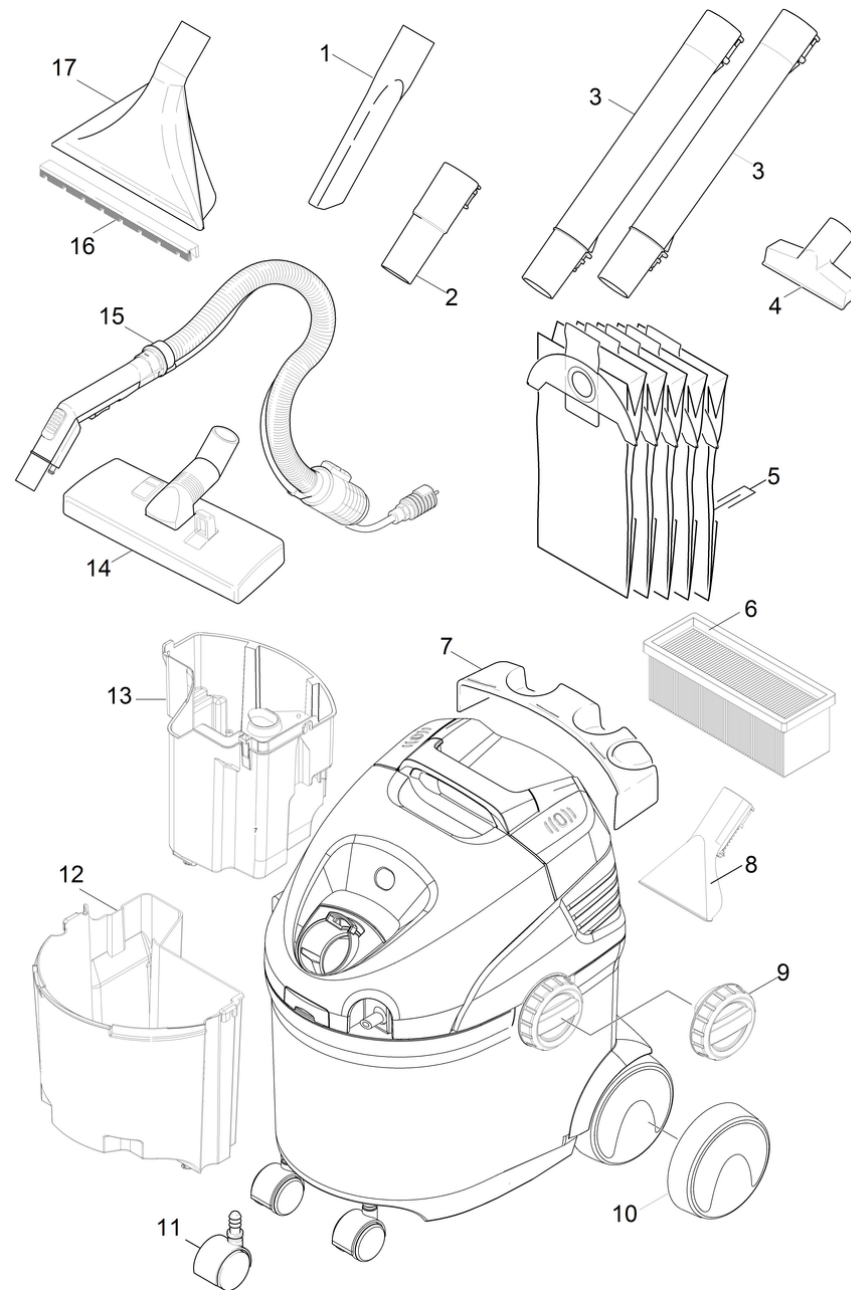

Short spare parts list (1.081-200.3)

Home and Garden \ Spray extraction \ SE 5.100 *EU \ Short spare parts list

Short spare parts list (1.081-200.3)

Home and Garden \ Spray extraction \ SE 5.100 *EU \ Short spare parts list

KÄRCHER

POS	Article no.	Description	Quantity	Unit
1	6.900-385.0	Crevice nozzle DN35	1.000	ST
2	9.012-279.0	Adapter /ADATTATORE ACC.SE	1.000	ST
3	9.012-468.0	Extension pipe SE 4002/TUBO PROLUNGA SE	2.000	ST
4	6.905-998.0	Upholstery nozzle NW35	1.000	ST
5	6.904-143.0	Filter set	1.000	ZSA
6	6.414-498.0	Set flat-pleated filter	1.000	ST
7	6.959-387.0	Holder accessories	1.000	ST
8	9.012-278.0	Hand nozzle Sprueh-ex/HOME LINE	1.000	ST
9	9.001-801.0	Set closure SE5/6	1.000	ST
10	9.001-802.0	Wheels complete SE5001	1.000	ST
11	6.435-353.0	Castor D 42	1.000	ST
12	9.001-804.0	Waste water tank	1.000	ST
13	9.001-803.0	Fresh water tank	1.000	ST
14	6.906-511.0	Combination nozzle DN35	1.000	ST
15	9.437-025.0	Hose complete SE	1.000	ST
16	9.012-277.0	Insert Teppichduese Spray-Ex	1.000	ST
17	9.012-276.0	Carpet nozzle Spray-Ex	1.000	ST