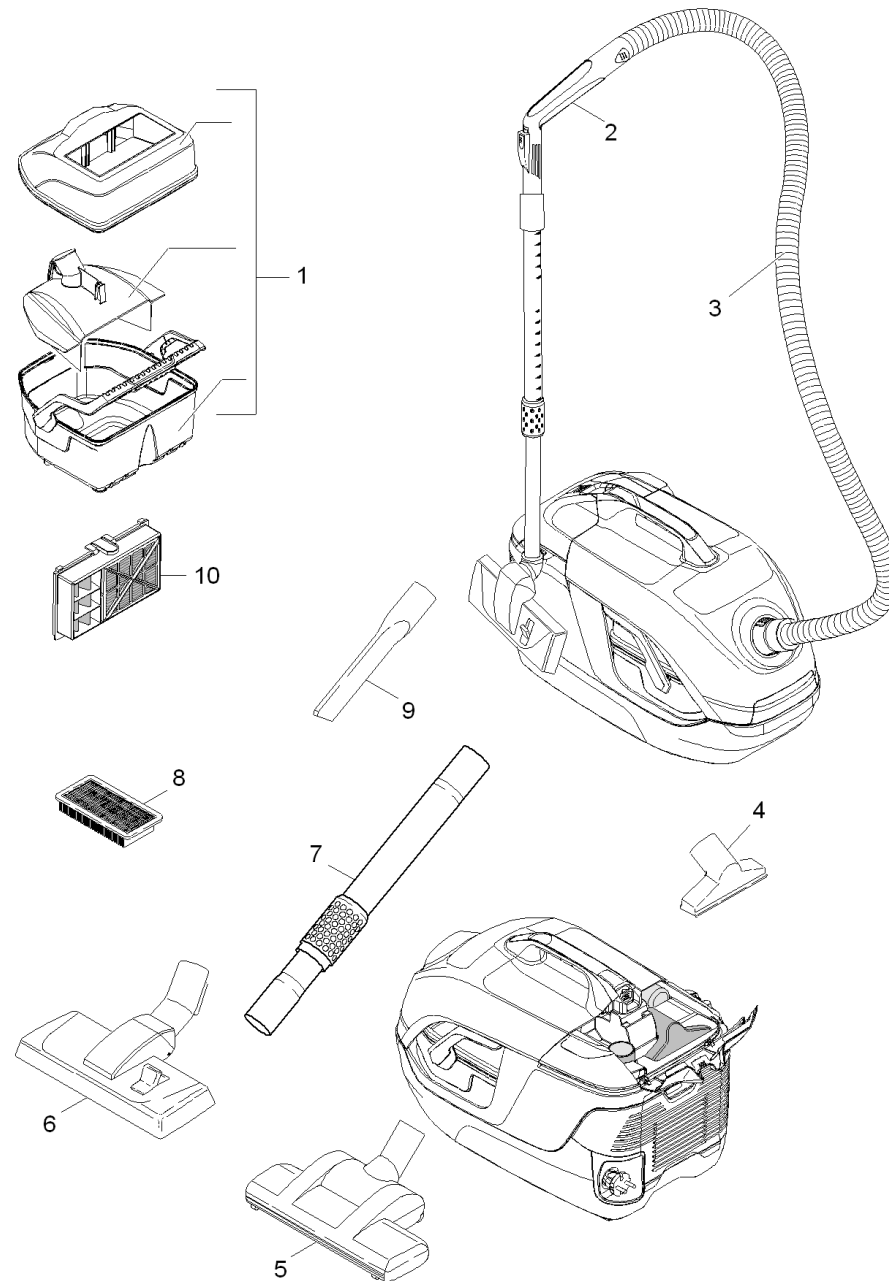

Short spare parts list (1.195-200.3)

Home and Garden \ Vacuum cleaner \ Dry vacuum cleaner \ DS 6.000 (white) *EU \ Short spare parts list

Short spare parts list (1.195-200.3)

Home and Garden \ Vacuum cleaner \ Dry vacuum cleaner \ DS 6.000 (white) *EU \ Short spare parts list

KÄRCHER

POS	Article no.	Description	Quantity	Unit
1	4.195-223.0	Water filter complete for replacement	1.000	ST
2	4.195-247.0	Hand grip complete replacement	1.000	ST
3	6.901-058.0	Suction hose complete	1.000	ST
4	6.906-622.0	Upholstery nozzle	1.000	ST
5	6.907-376.0	Turbo brush	1.000	ST
6	6.906-894.0	Floor tool black RD270 DN35	1.000	ST
7	6.902-127.0	Telescopic tube	1.000	ST
8	6.414-631.0	Filter motor protecting	1.000	ST
9	5.195-196.0	Crevice nozzle	1.000	ST
10	2.860-273.0	Filter HEPA 13 DS 5.800/6.000"	1.000	ST