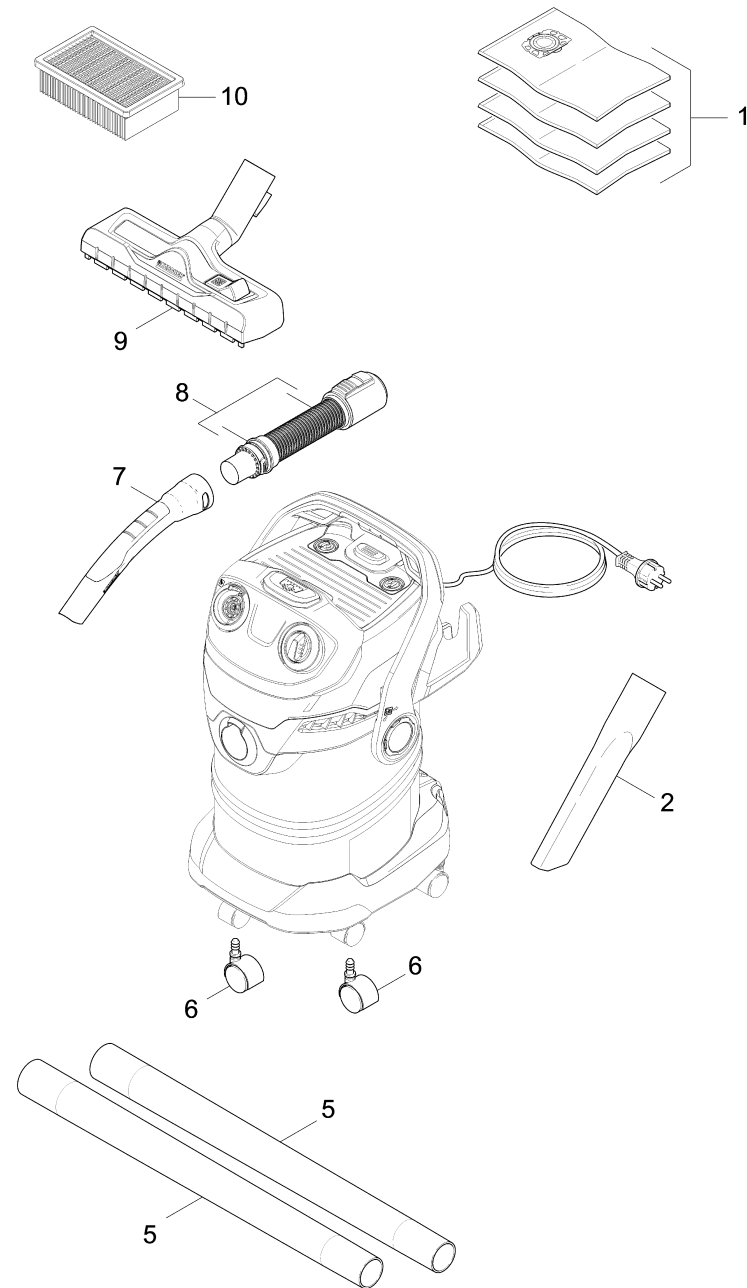

Short spare parts list (1.348-230.3)

Home and Garden \ Vacuum cleaner \ Wet-/Dry vacuum cleanerwet \ WD 5 Premium *EU-I \ Short spare parts list

Short spare parts list (1.348-230.3)

Home and Garden \ Vacuum cleaner \ Wet-/Dry vacuum cleanerwet \ WD 5 Premium *EU-I \ Short spare parts list

KÄRCHER

POS	Article no.	Description	Quantity	Unit
1	2.863-006.0	Filter bags-fleece set packaged 4x	1.000	ST
2	6.900-385.0	Crevice nozzle DN35	1.000	ST
5	2.863-148.0	Suction tube DN35	2.000	ST
6	9.036-479.0	Castor D50	5.000	ST
7	2.863-012.0	Hand grip suction hose	1.000	ST
8	4.441-067.0	Suction hose complete for replacement	1.000	ST
9	2.863-000.0	Floor tool switchable packaged	1.000	ST
10	2.863-005.0	Flat-pleated filter packaged WD 4/5/6	1.000	ST