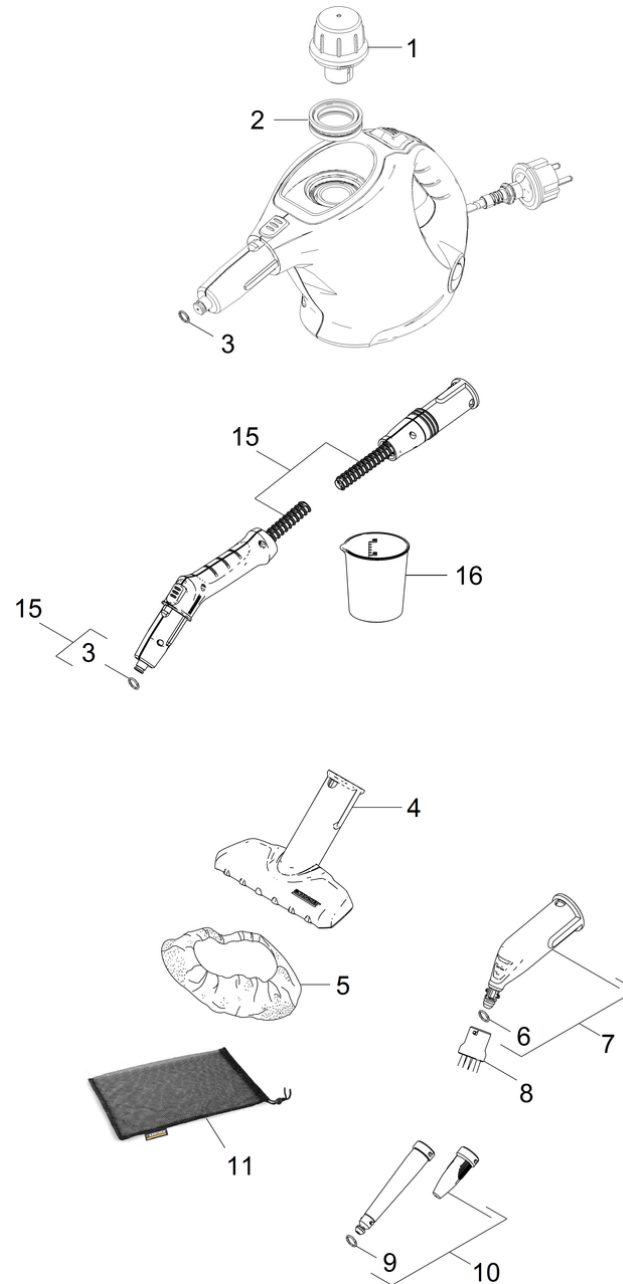

Short spare parts list (1.516-240.3)

Home and Garden \ Steamer \ SC 1 Premium (white) *EU \ Short spare parts list

Short spare parts list (1.516-240.3)

Home and Garden \ Steamer \ SC 1 Premium (white) *EU \ Short spare parts list

KÄRCHER

POS	Article no.	Description	Quantity	Unit
1	4.590-007.0	Safety lock replacement SC 1	1.000	ST
2	5.363-635.0	Seal	1.000	ST
3	6.362-922.0	O-Ring seal 8,73x1,78	4.000	ST
4	2.884-280.0	Hand nozzle	1.000	ST
5	6.370-990.0	Cloth set	1.000	ST
6	6.362-186.0	O-Ring seal 7,65X 1,78	1.000	ST
7	4.130-021.0	Point jet nozzle complete PA	1.000	ST
8	2.863-058.0	Bristle rink set	1.000	ST
9	6.362-924.0	O-Ring seal 6,02X 2,62	1.000	ST
10	2.884-282.0	Power nozzle	1.000	ST
11	6.516-001.0	Pocket accessories SC 1	1.000	ST
14	4.127-027.0	Extension pipe bk/gy	2.000	ST
15	2.863-021.0	Extension hose special accessories SC 1	1.000	ST
16	5.394-986.0	Measuring cup 200 ml, PP	1.000	ST